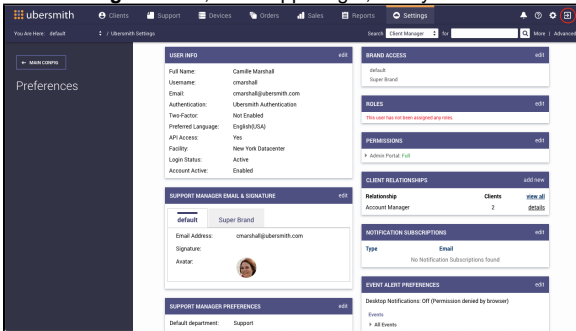

# Logging Out of Ubersmith

You will automatically be logged out of Ubersmith if you close your web browser, or if your Ubersmith session is inactive for 24 minutes. You can change your inactivity log out time by overriding the session.gc\_maxlifetime php-fpm variable located in /usr/local/ubersmith/conf/php/ubersmith.ini.

- Click the **Log Out** icon, in the upper right, at any time.

The Ubersmith *Login* page appears.

On this page:

On this page:

- [Related Topics](#)